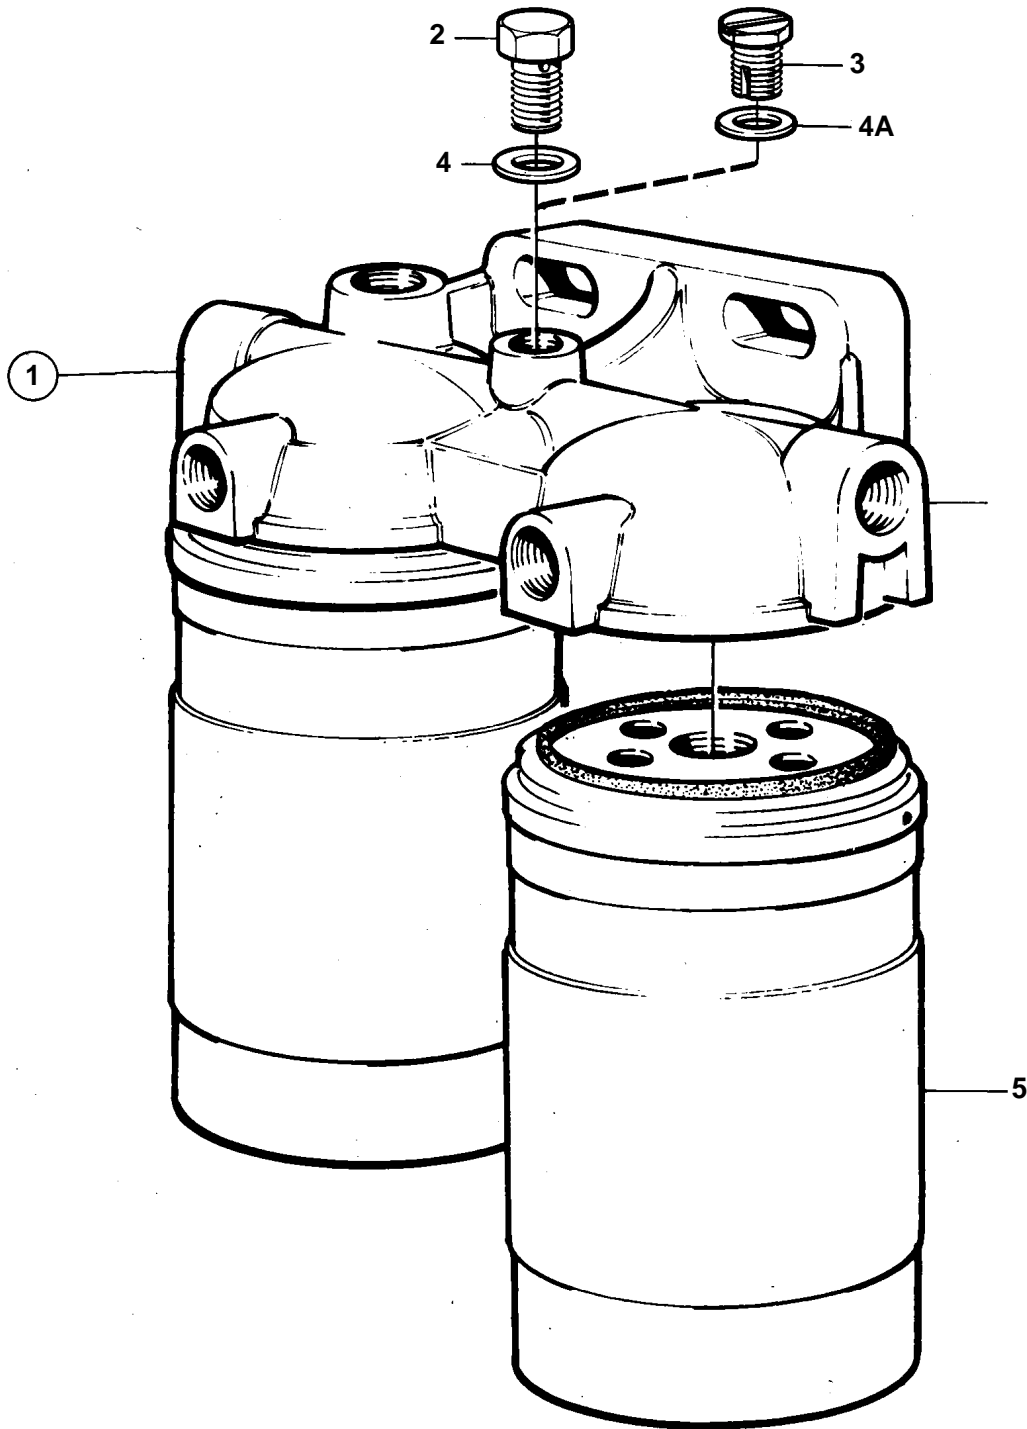

COMMON

11579

COMMON

REF	PART NO.	QTY	DESCRIPTION	NOTES
1	471172	1	Filter housing	REPLACED BY 1676832
2	471177	1	• Screw	M8
3	240664	1	• Screw	M6, ALT
4	947620	1	• Gasket	
4A		1	• Gasket	
5	3825133	2	Fuel filter	(466987)